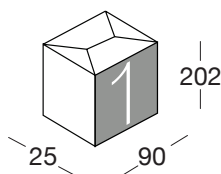

BARCELONA COACH in 100% pelle, vera pelle con finiture ecopelle e 100% ecopelle
 BARCELONA COACH in full real leather, in real leather and PU fittings and 100% PU

Peso weight 19 Kg

Peso weight 26 Kg

Struttura telaio Structure