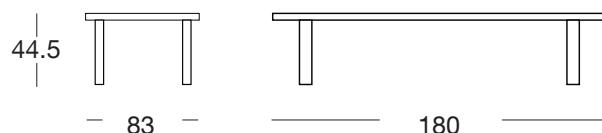

BARCELONA COACH in 100% pelle, vera pelle con finiture ecopelle e 100% ecopelle
 BARCELONA COACH in full real leather, in real leather and PU fittings and 100% PU

Peso weight 19 Kg

Peso weight 26 Kg

Struttura telaio Structure