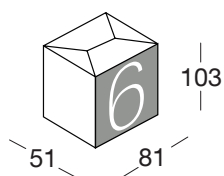

Sedia con telaio in metallo completamente rivestita in similpelle
 Chair with metal frame totally synthetic leather covered

Peso weight 4.3 kg

Peso weight 30 kg

Seduta Seat

Similpelle Synthetic leather

bianco
white 