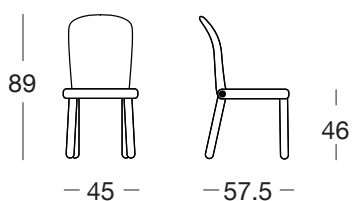

Sedia con telaio in metallo completamente rivestita in similpelle
 Chair with metal frame totally synthetic leather covered

Peso weight 4.3 kg

Peso weight 30 kg

Seduta Seat

Similpelle Synthetic leather

bianco
white 